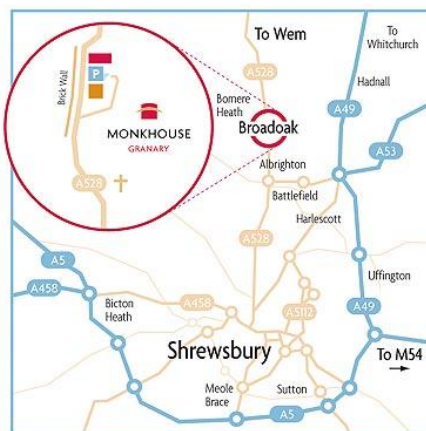

### **LOCATING MONKHOUSE GRANARY:**

Monkhouse Granary is located on the outskirts of Shrewsbury on the Ellesmere Road (A528) directly opposite the Albrighton Hall Hotel. Parking is adjacent to the building and complimentary. Taxis can be arranged from Shrewsbury Train Station (5 minutes drive).