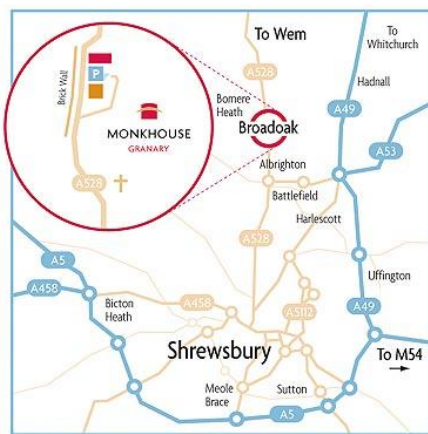

### **LOCATING MONKHOUSE GRANARY:**

Monkhouse Granary is located on the outskirts of Shrewsbury on the Ellesmere Road (A528) directly opposite the Albrighton Hall Hotel. Parking is adjacent to the building and complimentary. Taxis can be arranged from Shrewsbury Train Station (5 minutes drive).